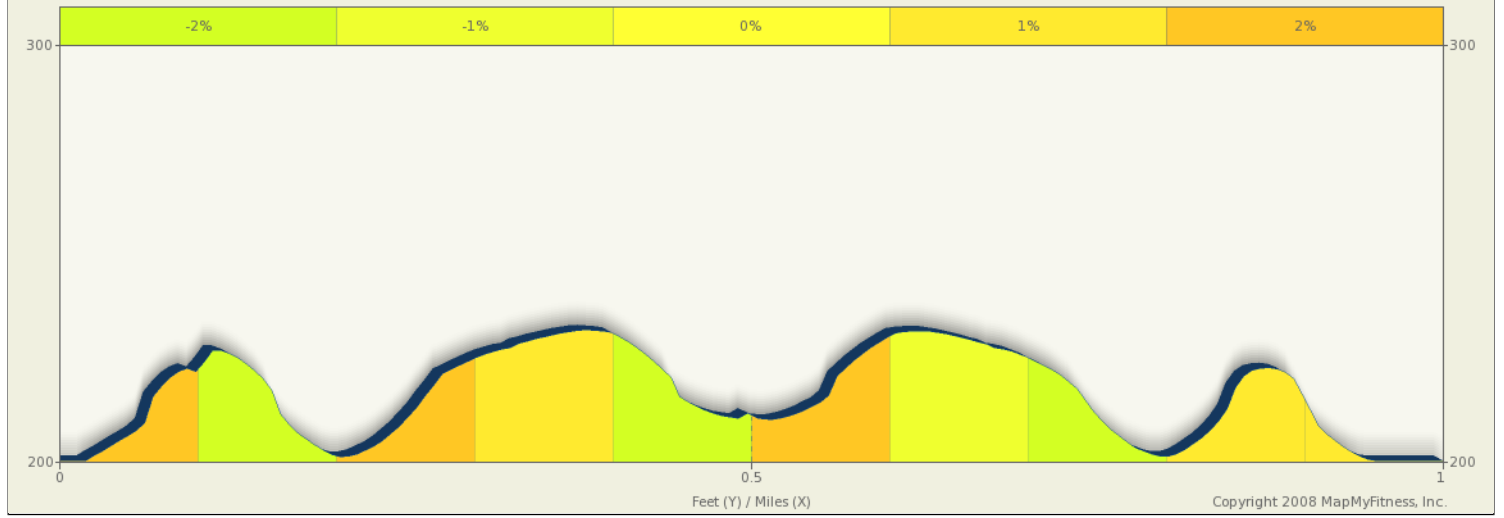

ROUTE DESCRIPTION:
 No Description Provided

ROUTE DESCRIPTION:
No Description Provided

Notes		
AT	FOR	NOTES
0.5 mi.		- Turn around at Westwood Ave

Notes		
AT	FOR	NOTES