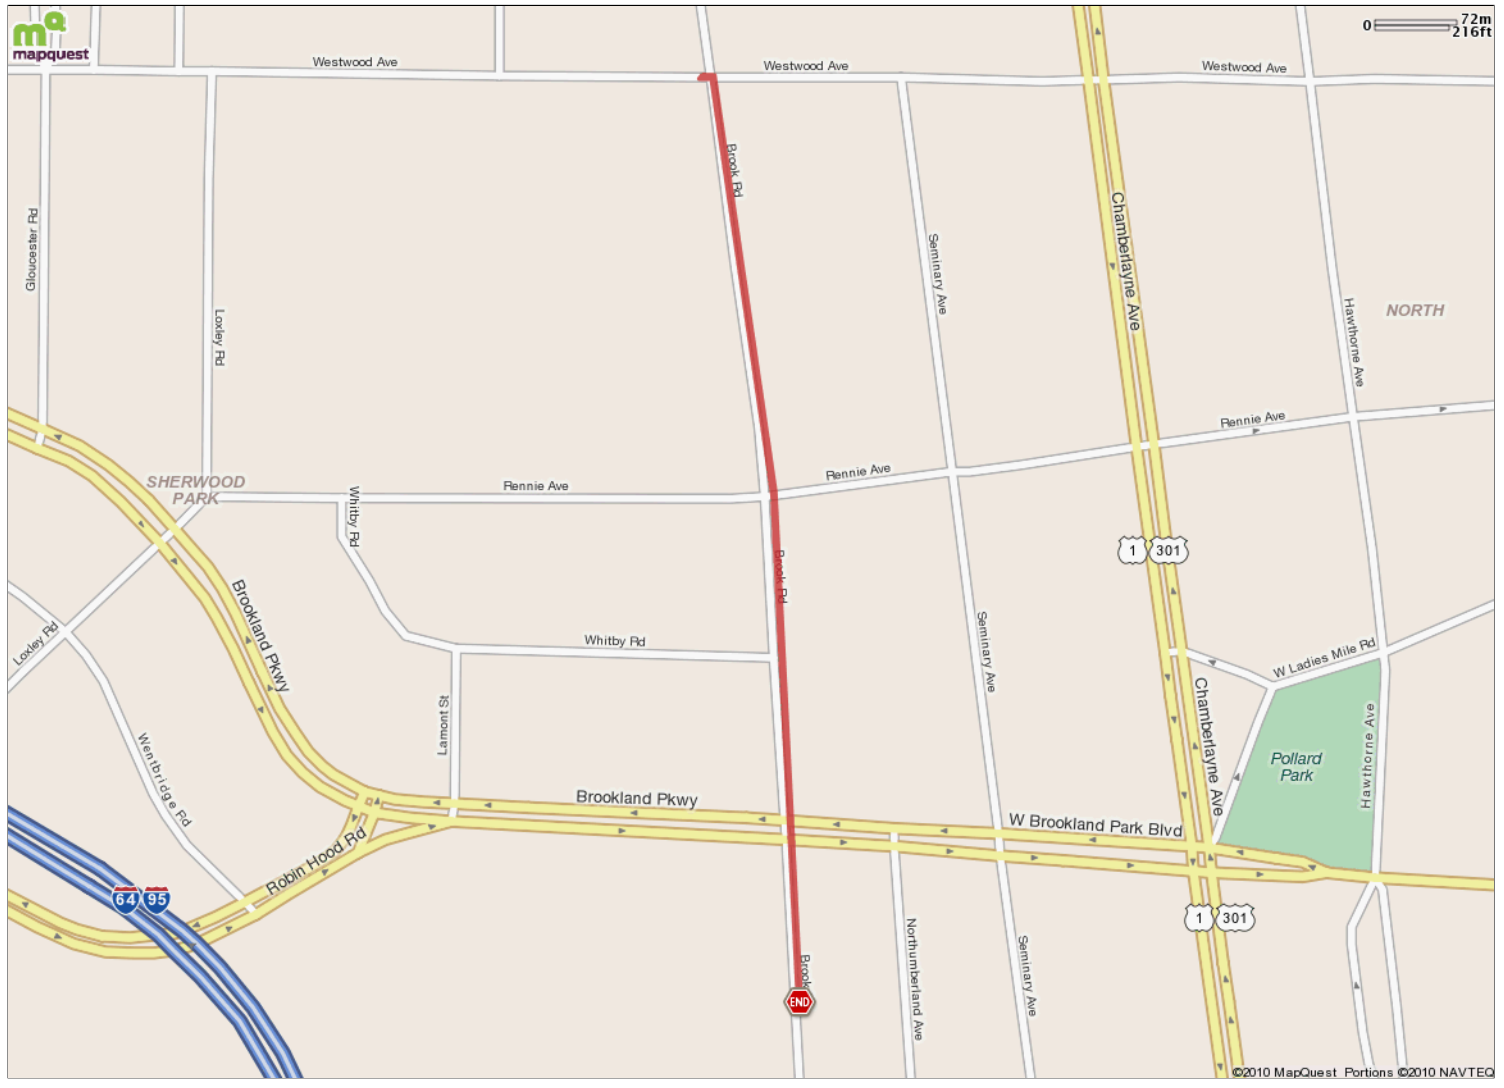

ROUTE DESCRIPTION:
 No Description Provided

ROUTE DESCRIPTION:
No Description Provided

Notes		
AT	FOR	NOTES
0.5 mi.		- Turn around at Westwood Ave

Notes		
AT	FOR	NOTES